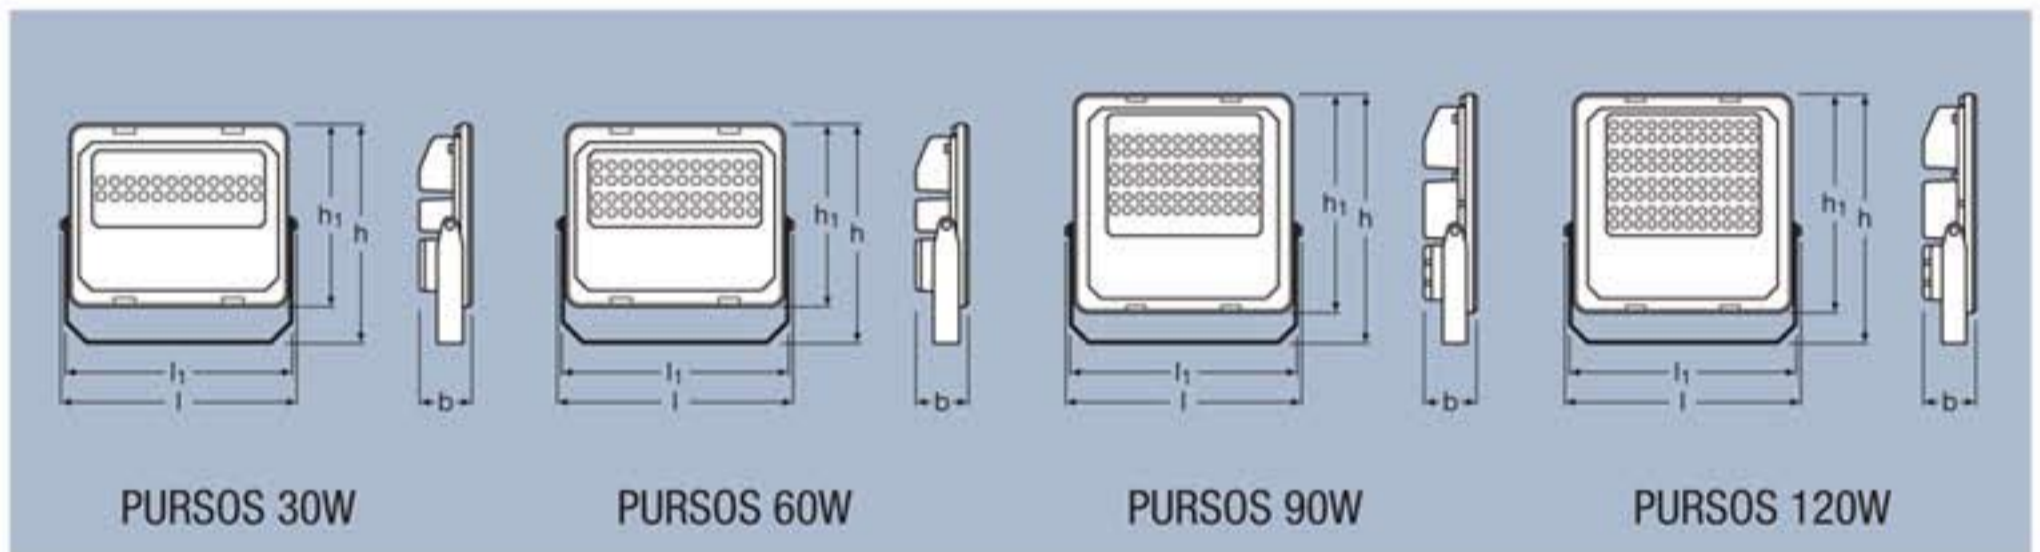

With an extra long life of 50,000 hours and a durable luminaire construction, the PURSOS™ LED flood light range offers big savings in maintenance costs, particularly for installations with hard to access areas such as rooftop billboards and building façades. With LED technology the PURSOS™ LED flood light promises energy savings and a reduced carbon footprint.

FEATURES & BENEFITS:

- Extra long life time of 50,000 hours means big long term maintenance savings
- IP67 protection - PURSOS™ has undergone rigorous testing to ensure protection against intrusion of dust and water
- Available in 30W, 60W, 90W and 120W for a wide range of applications. Replaces traditional Metal Halide flood lights in 35W, 70W, 100W and 150W respectively.
- Slim and robust housing - constructed from durable die cast aluminium which also provides optimal thermal management
- 180° swivel arm bracket allows for simple tilt adjustment

IDEAL APPLICATIONS:

- Billboard illumination
- Area flood lighting
- Security lighting
- Façade and building illumination